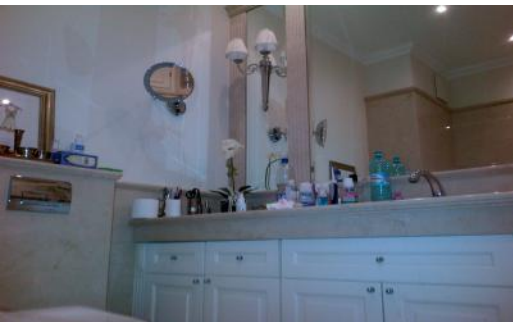

EATON SQ

£6,800,000

This stunning, sophisticated two bedroom apartment is situated in the prestigious and most desirable area in the heart of Belgravia. A newly refurbished luxurious two double bedroom property boasts extensive living space with fabulous architect-designed interior.