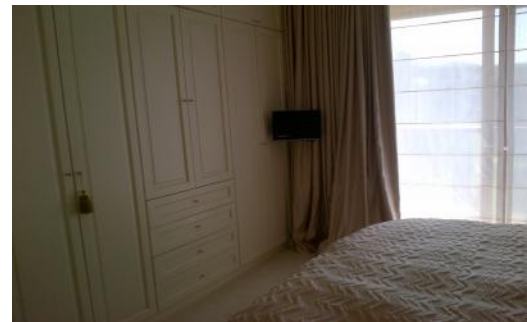

EATON SQ

£6,800,000

This stunning, sophisticated two bedroom apartment is situated in the prestigious and most desirable area in the heart of Belgravia. A newly refurbished luxurious two double bedroom property boasts extensive living space with fabulous architect-designed interior.