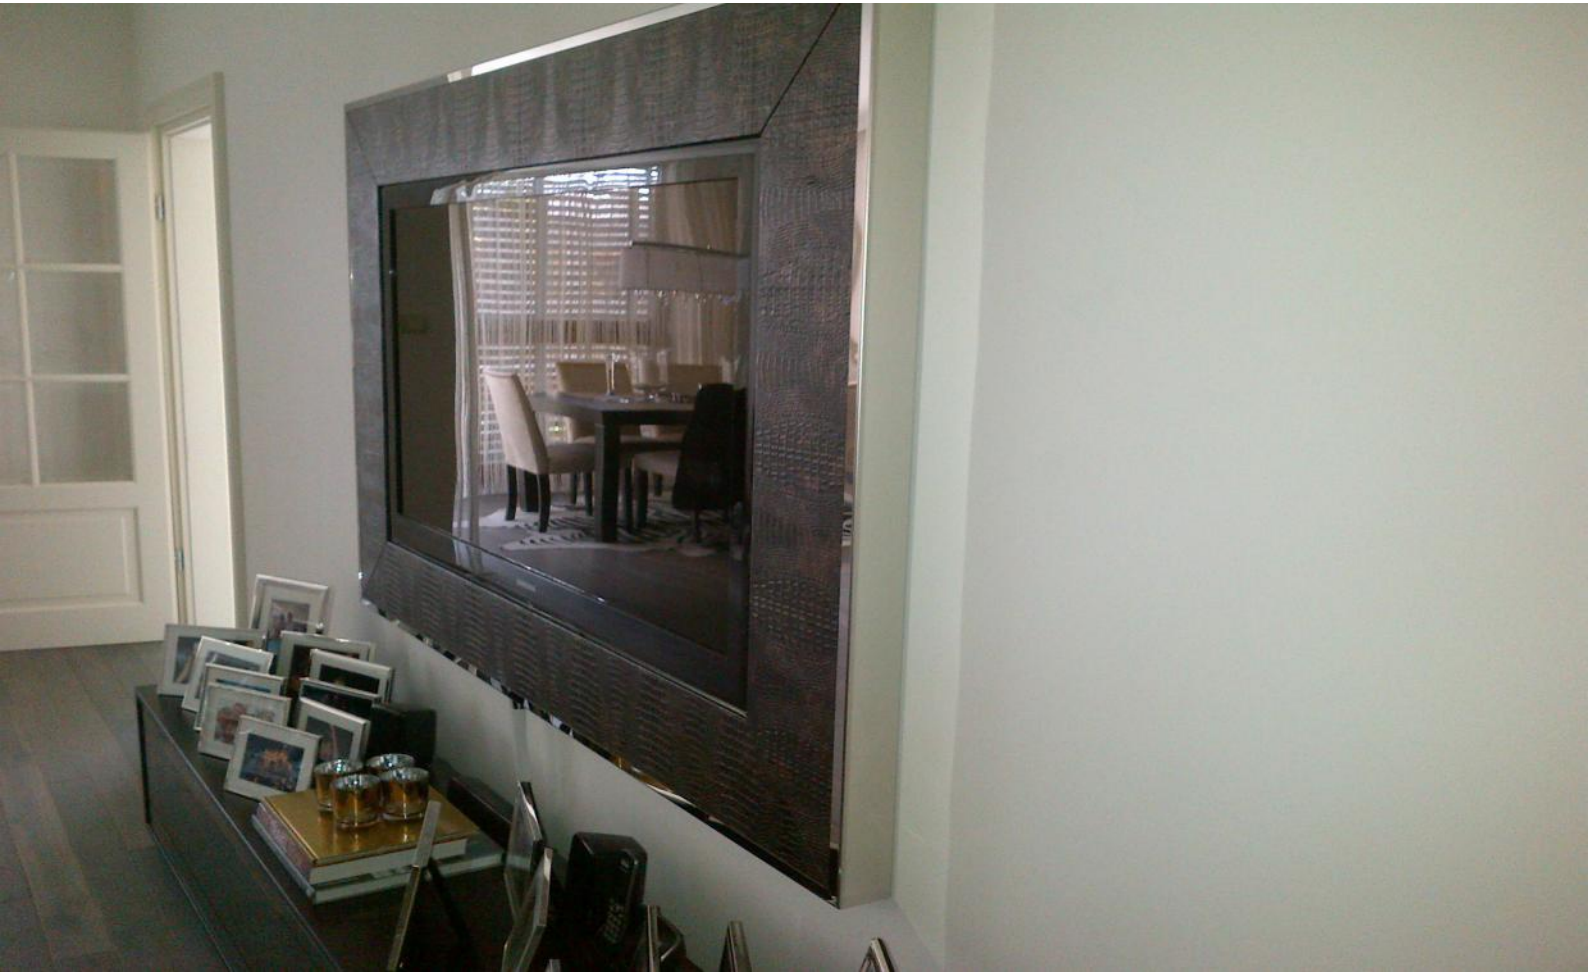

EATON SQ

£6,800,000

This stunning, sophisticated two bedroom apartment is situated in the prestigious and most desirable area in the heart of Belgravia. A newly refurbished luxurious two double bedroom property boasts extensive living space with fabulous architect-designed interior.